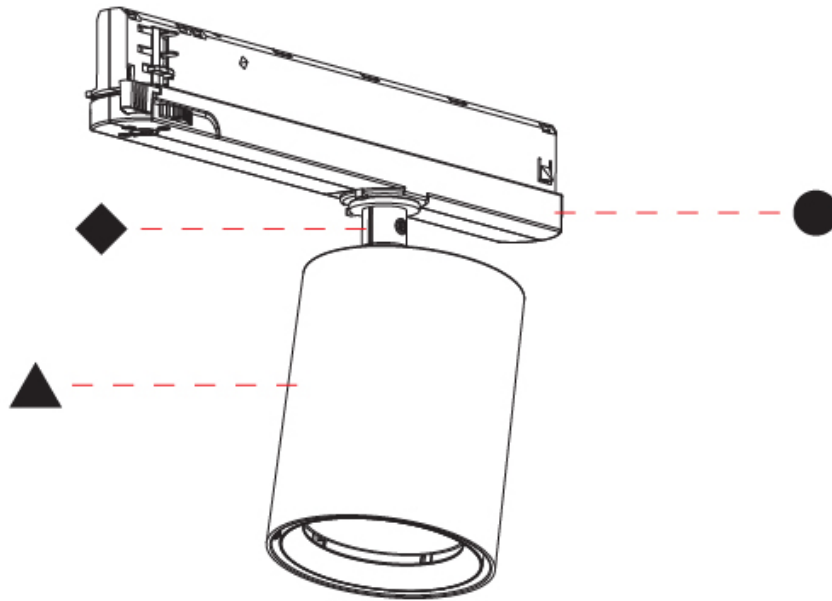

CENTRIQ IN TRACK

A3T217-

PROJECT _____

TYPE _____

SPECIFIER _____

QUANTITY _____

DATE _____