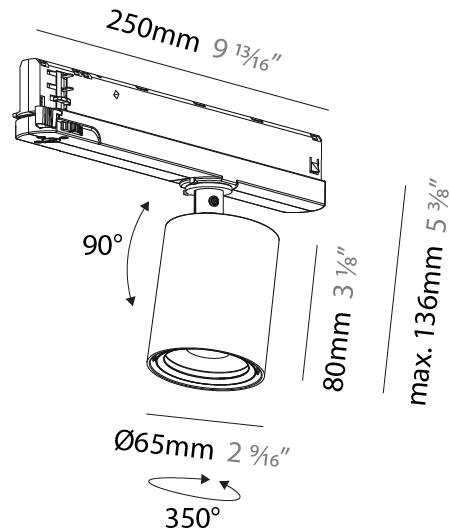

GENERAL

Series: Centriq
Subseries: Centriq In
Brand: Prolicht
Division: Architectural
Mounting Type: Track
Mounting Location: Ceiling
Subcategory: Spots

PHYSICAL

Shape: Cylinder
Diameter (mm): 65
Diameter (in): 2 ⁹/₁₆
Length (mm): 250
Length (in): 9 ¹³/₁₆
Height (mm): 136
Height (in): 5 ³/₈
Light Distribution: Adjustable / Direct
Weight (kg): 0.6
Fixture Finish: SSR / BKV / CWI / CRY / HAB / UFT / ITA / RUA / FTG / MYG / LOD / PUS / FRO / FUP / KIA / POP / BLS / SPG / MEY / GOH / GUM / CHC / COM / ABZ / JAG / OBR / MOS / ROR
Holder Finish: WHI / BLK
Accent Finish: SSR / BKV / CWI / CRY / HAB / LAG / UFT / ITA / RUA / RUR / MIC / FTG / MYG / TWT / LOD / PUS / FRO / FUP / KIA / POP / BLS / SPG / MEY / GOH / GUM / CHC / COM / ABZ / JAG
Fixture Material: Aluminum

ELECTRICAL

Lamp Type: LED (Zhaga Standard)
Input Wattage (W): 23
Total Output Wattage (W): 20.9
Dimming: Non-Dimmable / 0-10V Dimming
Driver Included: Yes
Driver Location: Integrated
Driver Type: Constant Current - 120Vac
Driver Class: Class 2
Input Voltage (V): 120

LED

Number of LEDs: 1
Color Temperature (°K): 2700 / 3000 / 3500 / 4000
Max. Delivered Lumen (lm): 1975 / 2056 / 2145 / 2245
Nominal Lumen (lm): 2429 / 2529 / 2638 / 2761
CRI: >90 CRI
Lamp Life (hrs): 50000

OPTICAL

Reflector: 24 / 36 / 52
Adjustability: Rotational 360°; Tilt 90°

RATINGS AND CERTIFICATIONS

Certified By: Certified for North American Standards
IP rating: IP20